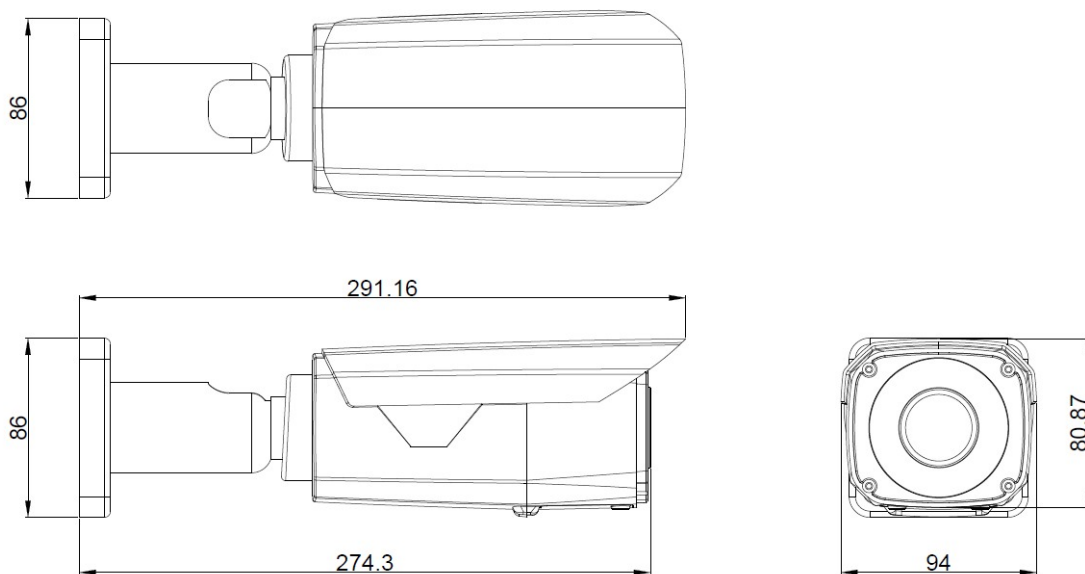

General

| | |
|-----------------------|--|
| Power Source | DC 12V, PoE Class 3 (IEEE802.3af) |
| Weight | 1240g (2.73lb) |
| Dimensions | (W x H x D): 94mm x 86mm x 291.1mm (3.7" x 3.38" x 11.46") |
| Environmental Casing | Weatherproof (IP67), Vandal proof metal casing (IK10) |
| Bundled Accessories | Integrated bracket |
| Mount Type | Integrated Bracket, Wall Mount, Ceiling Bracket, Pole Mount |
| Operating Temperature | -30°C ~ 50°C (-22°F ~ 122°F) |
| Approvals | CE Class A, FCC Class A, IP67, IK10 (metal casing) |
| Color | White |
| Real-time Clock (RTC) | Yes |
| Warranty | 3 Year(s). For extended warranty offering, see http://www.acti.com/support/warranty |

* Edge Recording function is integrated with NVR 3 Corporate / NVR 3 Business / INR / GNR series.

► Photo Indication

- 1 Audio Output
- 2 DC 12V Power Input
- 3 Reset Button
- 4 Audio Input
- 5 Ethernet Port
- 6 Digital Input / Output

► Dimension Diagram

Unit: mm [inch]

▶ Related Products

Mounting Accessories - Camera Mount

| | | |
|-----------|---|--|
| PMAX-0512 |  | Pole Mount (for E39, PMAX-0706), supports 3.25" to 7.0" Poles |
| PMAX-0517 |  | Pole Mount (for A44, A45, A46, A48, A413), supports 3.25" to 7.0" Poles |
| PMAX-0518 |  | Pole Mount (for A44, A45, A46, A48, A413), supports 2" to 3" Poles |
| PMAX-0524 |  | Pole Mount (for A416, A418, A419, A44, A45, A46, A48, VMGB-351, B419-P2), supports 2.64" to 5" Poles |
| PMAX-0706 |  | Junction Box (for A3x, A4x, E39, E41x, PMAX-0805) |