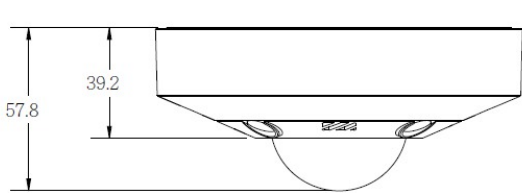

General

Power Source	DC 12V, PoE Class 0 (IEEE802.3af)
Power Consumption	12.95 W (PoE)
Weight	557.5g (1.23lb)
Dimensions	(Ø x H): 130mm x 57.8mm (5.11" x 2.28")
Environmental Casing	Weatherproof (IP66), Vandal proof (IK10)
Mount Type	Wall Mount, Pole Mount, Pendant, Corner Mount, Gang Box
Heater	Yes
Operating Temperature	-30°C ~55°C (-22°F ~ 131°F) heater on
Operating Humidity	10% - 90% RH
Approvals	CE Class A, FCC Class A, IP66, IK10
Real-time Clock (RTC)	Yes
Warranty	3 Year(s). For extended warranty offering, see http://www.acti.com/support/warranty

► Photo Indication

- 1 DC 12V Power Input
- 2 Ethernet Port
- 3 Audio Input
- 4 Digital Input / Output
- 5 Audio Output
- 6 Memory Card Slot
- 7 Reset Button

► Dimension Diagram

Unit: mm [inch]

▶ Related Products