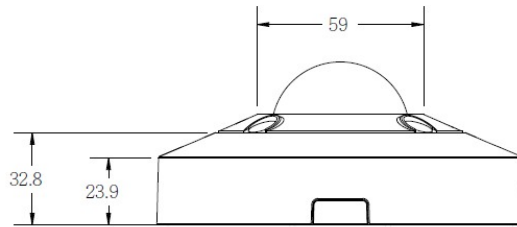

General

Power Source	DC 12V, PoE Class 0 (IEEE802.3af)
Power Consumption	12.95 W (PoE)
Weight	557.5g (1.23lb)
Dimensions	(Ø x H): 130mm x 57.8mm (5.11" x 2.28")
Environmental Casing	Weatherproof (IP66), Vandal proof (IK10)
Mount Type	Wall Mount, Pole Mount, Pendant, Corner Mount, Gang Box
Heater	Yes
Operating Temperature	-30°C ~55°C (-22°F ~ 131°F) heater on
Operating Humidity	10% - 90% RH
Approvals	CE Class A, FCC Class A, IP66, IK10
Real-time Clock (RTC)	Yes
Warranty	3 Year(s). For extended warranty offering, see http://www.acti.com/support/warranty

► Photo Indication

- 1 DC 12V Power Input
- 2 Ethernet Port
- 3 Audio Input
- 4 Digital Input / Output
- 5 Audio Output
- 6 Memory Card Slot
- 7 Reset Button

► Dimension Diagram

Unit: mm [inch]

▶ Related Products