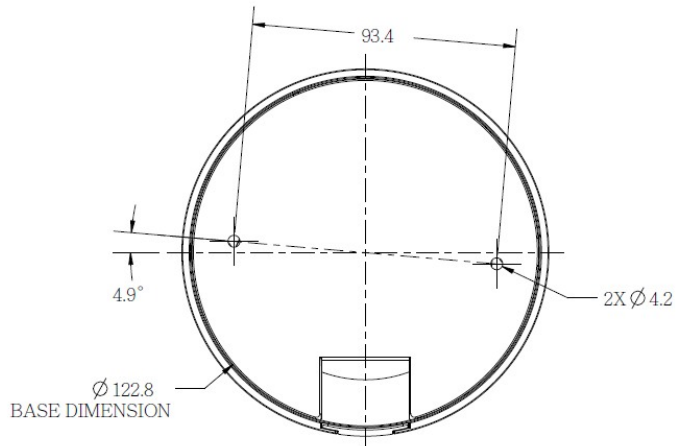

General

Power Source	DC 12V, PoE Class 0 (IEEE802.3af)
Power Consumption	12.95 W (PoE)
Weight	557.5g (1.23lb)
Dimensions	(Ø x H): 130mm x 57.8mm (5.11" x 2.28")
Environmental Casing	Weatherproof (IP66), Vandal proof (IK10)
Mount Type	Wall Mount, Pole Mount, Pendant, Corner Mount, Gang Box
Heater	Yes
Operating Temperature	-30°C ~55°C (-22°F ~ 131°F) heater on
Operating Humidity	10% - 90% RH
Approvals	CE Class A, FCC Class A, IP66, IK10
Real-time Clock (RTC)	Yes
Warranty	3 Year(s). For extended warranty offering, see http://www.acti.com/support/warranty

► Photo Indication

- 1 DC 12V Power Input
- 2 Ethernet Port
- 3 Audio Input
- 4 Digital Input / Output
- 5 Audio Output
- 6 Memory Card Slot
- 7 Reset Button

► Dimension Diagram

Unit: mm [inch]

▶ Related Products