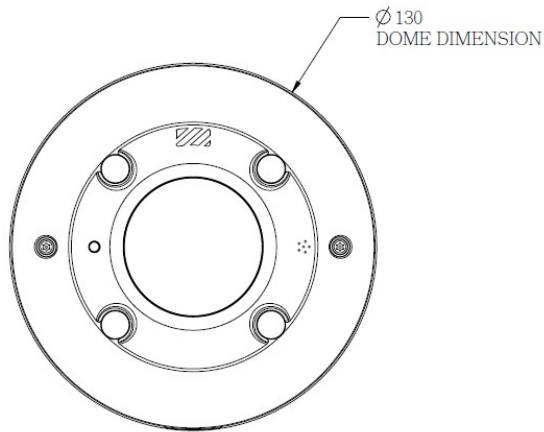

General

Power Source	DC 12V, PoE Class 0 (IEEE802.3af)
Power Consumption	12.95 W (PoE)
Weight	557.5g (1.23lb)
Dimensions	(Ø x H): 130mm x 57.8mm (5.11" x 2.28")
Environmental Casing	Weatherproof (IP66), Vandal proof (IK10)
Mount Type	Wall Mount, Pole Mount, Pendant, Corner Mount, Gang Box
Heater	Yes
Operating Temperature	-30°C ~55°C (-22°F ~ 131°F) heater on
Operating Humidity	10% - 90% RH
Approvals	CE Class A, FCC Class A, IP66, IK10
Real-time Clock (RTC)	Yes
Warranty	3 Year(s). For extended warranty offering, see http://www.acti.com/support/warranty

► Photo Indication

- 1 DC 12V Power Input
- 2 Ethernet Port
- 3 Audio Input
- 4 Digital Input / Output
- 5 Audio Output
- 6 Memory Card Slot
- 7 Reset Button

► Dimension Diagram

Unit: mm [inch]

▶ Related Products