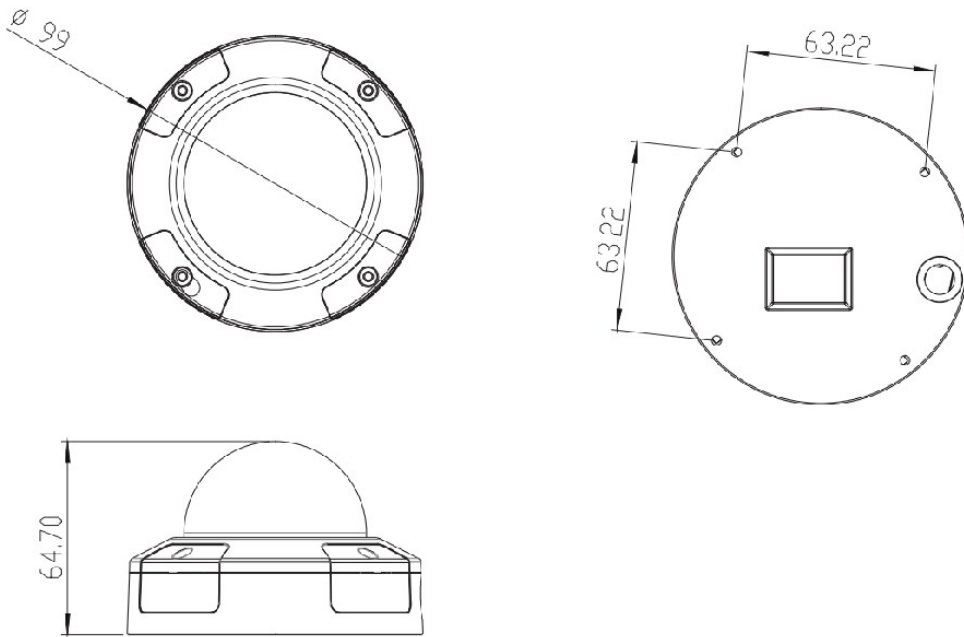

ONVIF Compliant	Yes, Profile S, Profile G, Profile T
Web Browser	IE 11

Interface

Local Storage	MicroSDHC Memory Card Slot (card not included, up to 128GB)
---------------	---

General

Power Source	DC 12V, PoE Class 3 (IEEE802.3af)
Power Consumption	5 W (PoE, IR on), 6 W (DC, IR on)
Weight	342g (0.75lb)
Dimensions	(Ø x H): 99mm x 64.7mm (3.9" x 2.5")
Environmental Casing	Weatherproof (IP66), Vandal proof (IK10)
Mount Type	Surface, Wall Mount, Pendant
Starting Temperature	-10°C ~ 50°C (14°F ~ 122°F)
Operating Temperature	-20°C ~ 50°C (-4°F ~ 122°F)
Approvals	CE (EN 55032 Class A, EN 55024), FCC (Part15 Subpart B Class A), IP66, IK10
Warranty	3 Year(s)

► Photo Indication

- 1 Power Input
- 2 Ethernet Port
- 3 Memory Card Slot
- 4 Reset Button

► Dimension Diagram

Unit: mm

Unit: mm [inch]

► Ordering Information

A96-B	2MP Outdoor Mini Dome with D/N, Adaptive IR, Superior WDR, SLLS, Fixed lens, f2.8mm/F2.0 (HOV:90°), H.265/H.264, 1080p/30fps, 2D+3D DNR, MicroSDHC, PoE/DC12V, IP66, IK10. Installation cable at the back.
A96-S	2MP Outdoor Mini Dome with D/N, Adaptive IR, Superior WDR, SLLS, Fixed lens, f2.8mm/F2.0 (HOV:90°), H.265/H.264, 1080p/30fps, 2D+3D DNR, MicroSDHC, PoE/DC12V, IP66, IK10. Installation cable at the side.