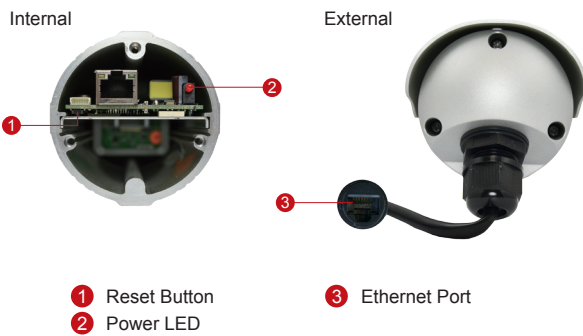

# D42A

3MP Bullet with D/N,  
Adaptive IR, Vari-focal Lens

- 3 Megapixel with 1080p
- Day & Night with Adaptive IR LED
- Vari-focal Lens with f2.8-12mm/ F1.4
- 30 fps at 1920 x 1080
- Weatherproof (IP68) and Vandal Proof Metal Casing (IK10)

## PHOTO INDICATION

## ACCESSORY OPTIONS

Power Supply		
PPOE-0001		IEEE 802.3af PoE Injector for Class 1, 2 or 3 devices, with universal adapter
Camera Bracket		
PMA-1107		Aluminum, max. load 10 kg (22.05 lb), tilt angle 90°, swivel angle 360°

**• Lens**

Focal Length / Aperture	Vari-focal, f2.8 - 12 mm / F1.4
Iris	Fixed iris
Focus	Manual focus
Mount Type	Board mount
Horizontal Viewing Angle	70.5° ~ 28.2°

**• Video**

Compression	H.264 (Baseline/ Main/ High profile), MJPEG
Max. Frame Rate vs. Resolution	15 fps at 2048 x 1536; 30 fps at 1920 x 1080; 30 fps at 1280 x 720; 30 fps at 800 x 600; 30 fps at 640 x 480; 15 fps at 320 x 240
Multi-Streaming	Simultaneous dual streams based on two configurations
Bit Rate	28 Kbps - 6 Mbps (per stream)
Bit Rate Mode	Constant, Variable
Image Enhancement	White balance: automatic, hold, and manual; Brightness; Contrast; Sharpness(auto); Auto gain control; Digital noise reduction; Flickerless
Privacy Mask	4 configurable regions
Text Overlay	User defined text on video
On-Screen Graphics	User defined image layer on video
Image Orientation	Image flip and mirror