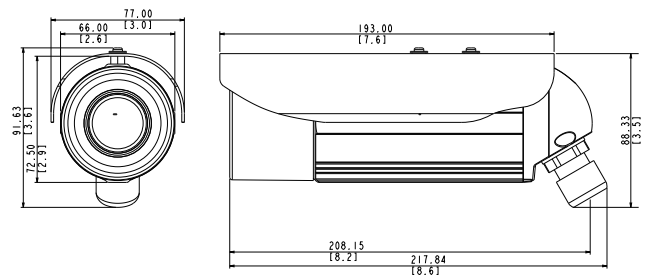

## PHOTO INDICATION

## DIMENSION DIAGRAM

Unit: mm [inch]

Device Type	Bullet Camera
Image Sensor	Progressive Scan CMOS
Sensor Size	1/3.2"
Effective Pixels	2592 (H) x 1944 (V) (5.04 MP)
Horizontal Resolution	1350 TVL
Day / Night	Yes
Low Light Sensitivity	Standard
Minimum Illumination	Color: 0.1 lux at F1.4 (30 IRE, 2400°K); B/W: 0 lux (IR LED on)
Color to B/W switch	ISP based switch, configurable
Mechanical IR Cut Filter	Yes
IR Sensitivity Range	700~1100nm
IR LED	Adaptive IR LED x 15 (850 nm)
IR Working Distance	30 m (0 lux, 30 IRE, Gain 255, Auto shutter mode)
Electronic Shutter	1/5 ~ 1/2,000 sec (manual mode); 1/5 ~ 1/10,000 sec (auto mode)
S/N Ratio	52 dB

**• Interface**

Digital Input	1, cable without connector
Digital Output	1, cable without connector
Local Storage	MicroSDHC/MicroSDXC memory card slot (card not included)

**• General**

Power Source / Consumption	PoE Class 2 (IEEE802.3af) / 4.32 W (IR on)
Weight	955 g (2.105 lb)
Dimensions (Ø x L)	77 mm x 218 mm (3.03" x 8.58")
Bundled Accessories	Bracket
Environmental Casing	Weatherproof (IP66 rated); Vandal proof metal casing (IK10)
Mount Type	Wall, Ceiling, Corner, Pole
Starting Temperature	-20 °C ~ 50 °C (-4 °F ~ 122 °F)
Operating Temperature	-40 °C ~ 50 °C (-40 °F ~ 122 °F)
Operating Humidity	10% ~ 85% RH
Approvals	CE (EN 55022 Class B, EN 55024), FCC (Part15 Subpart B Class B), IP68, NEMA 4X, IK10, UL (for optional PoE injector)