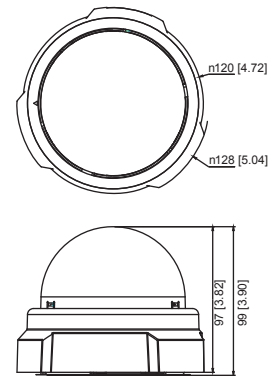

D55

3MP Indoor Dome with D/N, Adaptive IR, Fixed Lens

- 3 Megapixel with 1080p
- Day & Night with Adaptive IR LED
- Fixed Lens with f3.6mm / F1.8
- 30 fps at 1920 x 1080

PHOTO INDICATION

- 1 Power LED
- 2 Ethernet Port
- 3 Reset Button

DIMENSION DIAGRAM

Unit: mm [inch]

ACCESSORY OPTIONS

Dome Cover		
PDCX-0105		3-inch, smoke, non-vandal proof
Power Supply		
PPOE-0001		IEEE 802.3af PoE Injector for Class 1, 2 or 3 devices, with universal adapter

* For more mounting solutions, please refer to Project Planner on www.acti.com

PRODUCT SPECIFICATION

D55

• Device

Device Type	Fixed Indoor Dome Camera
Image Sensor	Progressive Scan CMOS
Sensor Size	1/3.2"
Effective Pixels	2592 (H) x 1944 (V) (5.04 MP)
Horizontal Resolution	1350 TVL
Day / Night	Yes
Low Light Sensitivity	Standard
Minimum Illumination	Color: 0.1 lux at F1.8 (30 IRE, 2400°K); B/W: 0 lux (IR LED on)
Color to B/W Switch	ISP based switch, configurable
Mechanical IR Cut Filter	Yes
IR Sensitivity Range	700~1100nm
IR LED	Adaptive IR LED x 10 (850nm)
IR Working Distance	20 m (0 lux, 30 IRE, Gain 255, Auto shutter mode)
Electronic Shutter	1/5 ~ 1/2,000 sec (manual mode); 1/5 ~ 1/10,000 sec (auto mode)
S/N Ratio	52 dB

• General

Power Source / Consumption	PoE Class 2 (IEEE802.3af) / 6.02 W (IR on)
Weight	292 g (0.64 lb)
Dimensions (Ø x H)	128 mm x 99 mm (5.04" x 3.90")
Mount Type	Surface, Pendant, Wall, Corner, Pole, Flush, Gang box, Converter for NPT Standard Mounts
Starting Temperature	-10 °C ~ 50 °C (14 °F ~ 122 °F)
Operating Temperature	-10 °C ~ 50 °C (14 °F ~ 122 °F)
Operating Humidity	10% ~ 85% RH
Approvals	CE (EN 55022 Class B, EN 55024), FCC (Part15 Subpart B Class B), UL (for optional PoE injector), UL Listed (UL 60950-1)