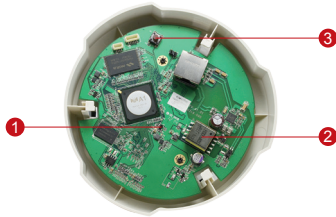

D55

3MP Indoor Dome with D/N, Adaptive IR, Fixed Lens

- 3 Megapixel with 1080p
- Day & Night with Adaptive IR LED
- Fixed Lens with f3.6mm / F1.8
- 30 fps at 1920 x 1080

PHOTO INDICATION

- 1 Power LED
- 2 Ethernet Port
- 3 Reset Button

DIMENSION DIAGRAM

Unit: mm [inch]

ACCESSORY OPTIONS

Dome Cover		
PDCX-0105		3-inch, smoke, non-vandal proof
Power Supply		
PPOE-0001		IEEE 802.3af PoE Injector for Class 1, 2 or 3 devices, with universal adapter

* For more mounting solutions, please refer to Project Planner on www.acti.com

PRODUCT SPECIFICATION

D55

• Device

Device Type	Fixed Indoor Dome Camera
Image Sensor	Progressive Scan CMOS
Sensor Size	1/3.2"
Effective Pixels	2592 (H) x 1944 (V) (5.04 MP)
Horizontal Resolution	1350 TVL
Day / Night	Yes
Low Light Sensitivity	Standard
Minimum Illumination	Color: 0.1 lux at F1.8 (30 IRE, 2400°K); B/W: 0 lux (IR LED on)
Color to B/W Switch	ISP based switch, configurable
Mechanical IR Cut Filter	Yes
IR Sensitivity Range	700~1100nm
IR LED	Adaptive IR LED x 10 (850nm)
IR Working Distance	20 m (0 lux, 30 IRE, Gain 255, Auto shutter mode)
Electronic Shutter	1/5 ~ 1/2,000 sec (manual mode); 1/5 ~ 1/10,000 sec (auto mode)
S/N Ratio	52 dB

• General

Power Source / Consumption	PoE Class 2 (IEEE802.3af) / 6.02 W (IR on)
Weight	292 g (0.64 lb)
Dimensions (Ø x H)	128 mm x 99 mm (5.04" x 3.90")
Mount Type	Surface, Pendant, Wall, Corner, Pole, Flush, Gang box, Converter for NPT Standard Mounts
Starting Temperature	-10 °C ~ 50 °C (14 °F ~ 122 °F)
Operating Temperature	-10 °C ~ 50 °C (14 °F ~ 122 °F)
Operating Humidity	10% ~ 85% RH
Approvals	CE (EN 55022 Class B, EN 55024), FCC (Part15 Subpart B Class B), UL (for optional PoE injector), UL Listed (UL 60950-1)