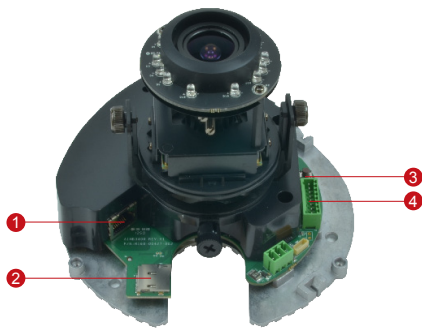

D65A

3MP Indoor Dome with D/N, Adaptive IR, Vari-focal Lens

- 3 Megapixel with 1080p
- Day & Night with Adaptive IR LED
- Vari-focal Lens with f2.8-12mm/ F1.4
- 30 fps at 1920 x 1080
- Vandal Resistant (IK09)

PHOTO INDICATION

- 1 Ethernet Port
- 2 Memory Card Slot
- 3 Reset Button
- 4 Digital Input/Output and Audio-In / Audio-out

DIMENSION DIAGRAM

Unit: mm [inch]

ACCESSORY OPTIONS

Dome Cover		
PDCX-1101		4-inch, smoked, vandal proof (IK10)

* For more mounting solutions, please refer to Project Planner on www.acti.com

PRODUCT SPECIFICATION**D65A****• Device**

Device Type	Indoor Dome Camera
Image Sensor	Progressive Scan CMOS
Sensor Size	1/3.2"
Effective Pixels	2048 (H) x 1536 (V) (3.15MP)
Horizontal Resolution	1350 TVL
Day / Night	Yes
Low Light Sensitivity	Standard
Minimum Illumination	Color: 0.1 lux at F1.4 (30 IRE, 2400°K); B/W: 0 lux (IR LED on)
Color to B/W Switch	ISP based switch, configurable
Mechanical IR Cut Filter	Yes
IR Sensitivity Range	700~1100nm
IR LED	Adaptive IR LED x 15 (850nm)
IR Working Distance	30 m (0 lux, 30 IRE, Gain 255 auto shutter mode)
Electronic Shutter	1/5 ~ 1/2,000 sec (manual mode); 1/5 ~ 1/10,000 sec (auto mode)
S/N Ratio	52 dB

• Interface

Digital Input	1, Terminal block
Digital Output	1, Terminal block
Local Storage	MicroSDHC/MicroSDXC memory card slot (card not included)

• General

Power Source / Consumption	PoE Class 2 (IEEE802.3af) / 6.49 W (IR on)
Weight	538g (1.186 lb)
Dimensions (Ø x H)	146 mm x 114 mm (5.75" x 4.5")
Environmental Casing	Vandal resistant (IK09 rated); Transparent dome cover
Mount Type	Surface, Pendant, Wall, Corner, Pole, Flush, Gang box
Starting Temperature	-10°C ~ 50°C (14°F ~ 122°F)
Operating Temperature	-10°C ~ 50°C (14°F ~ 122°F)
Operating Humidity	10% ~ 85% RH
Approvals	CE (EN 55022 Class B, EN 55024), FCC (Part15 Subpart B Class B), IK09, UL (for optional PoE injector)