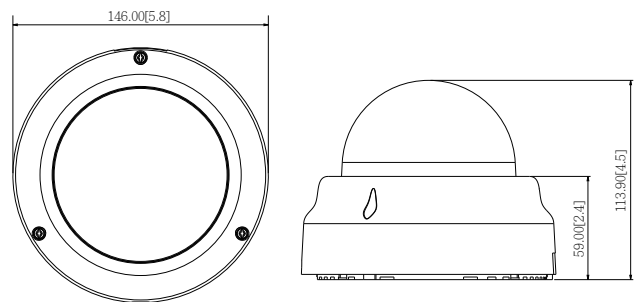

PHOTO INDICATION

- 1 Ethernet Port
- 2 Memory Card Slot
- 3 Reset Button
- 4 Digital Input/Output and Audio-In / Audio-out

DIMENSION DIAGRAM

Unit: mm [inch]

ACCESSORY OPTIONS

Dome Cover		
PDCX-1101		4-inch, smoked, vandal proof (IK10)

* For more mounting solutions, please refer to Project Planner on www.acti.com

PRODUCT SPECIFICATION**D65A****• Device**

Device Type	Indoor Dome Camera
Image Sensor	Progressive Scan CMOS
Sensor Size	1/3.2"
Effective Pixels	2048 (H) x 1536 (V) (3.15MP)
Horizontal Resolution	1350 TVL
Day / Night	Yes
Low Light Sensitivity	Standard
Minimum Illumination	Color: 0.1 lux at F1.4 (30 IRE, 2400°K); B/W: 0 lux (IR LED on)
Color to B/W Switch	ISP based switch, configurable
Mechanical IR Cut Filter	Yes
IR Sensitivity Range	700~1100nm
IR LED	Adaptive IR LED x 15 (850nm)
IR Working Distance	30 m (0 lux, 30 IRE, Gain 255 auto shutter mode)
Electronic Shutter	1/5 ~ 1/2,000 sec (manual mode); 1/5 ~ 1/10,000 sec (auto mode)
S/N Ratio	52 dB

• Interface

Digital Input	1, Terminal block
Digital Output	1, Terminal block
Local Storage	MicroSDHC/MicroSDXC memory card slot (card not included)

• General

Power Source / Consumption	PoE Class 2 (IEEE802.3af) / 6.49 W (IR on)
Weight	538g (1.186 lb)
Dimensions (Ø x H)	146 mm x 114 mm (5.75" x 4.5")
Environmental Casing	Vandal resistant (IK09 rated); Transparent dome cover
Mount Type	Surface, Pendant, Wall, Corner, Pole, Flush, Gang box
Starting Temperature	-10°C ~ 50°C (14°F ~ 122°F)
Operating Temperature	-10°C ~ 50°C (14°F ~ 122°F)
Operating Humidity	10% ~ 85% RH
Approvals	CE (EN 55022 Class B, EN 55024), FCC (Part15 Subpart B Class B), IK09, UL (for optional PoE injector)