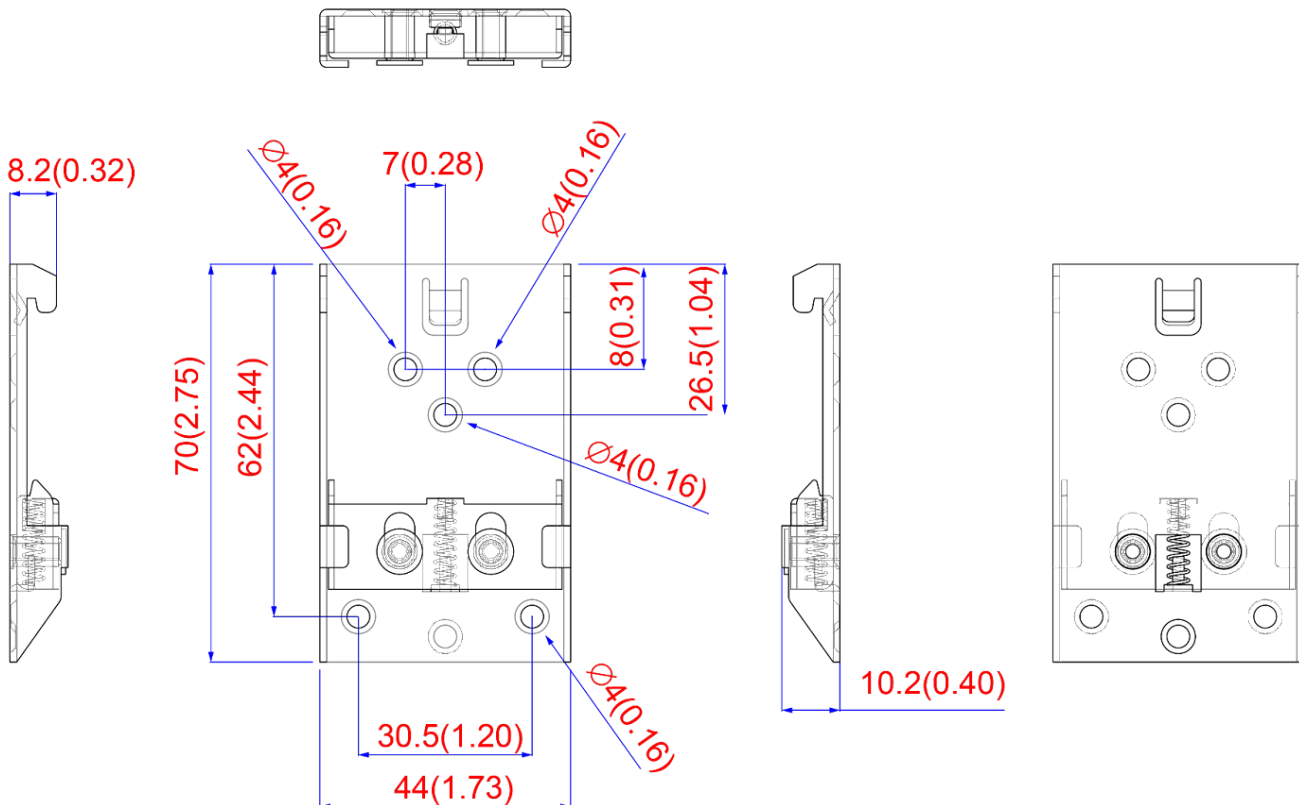

DIMENSIONS