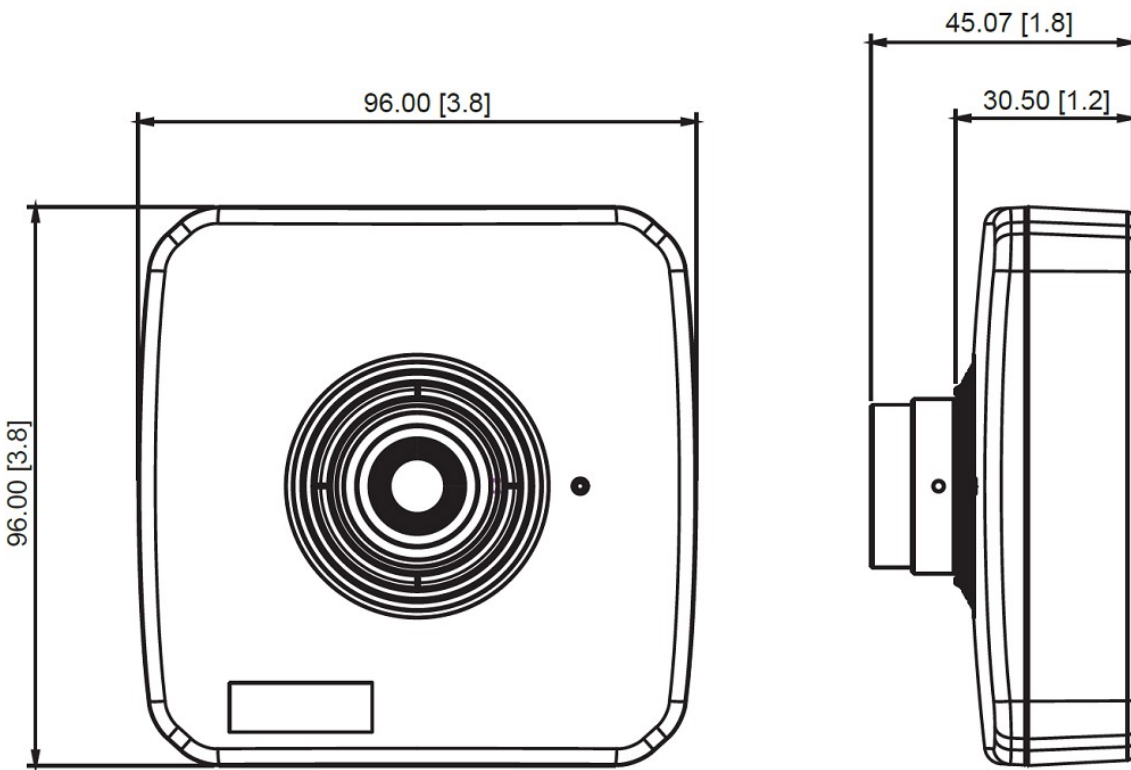

Interface

Audio Interface	Built-in microphone, 3.5mm Phone Jack
Local Storage	MicroSDHC, MicroSDXC memory card slot (card not included)

General

Power Source	PoE Class 2 (IEEE802.3af)
Power Consumption	3.456 W (PoE)
Weight	242g (0.53lb)
Dimensions	(W x H x D): 96mm x 96mm x 45mm (3.8" x 3.8" x 1.8")
Environmental Casing	No
Bundled Accessories	Bracket
Mount Type	Bracket
Starting Temperature	-10°C ~ 45°C (14°F ~ 113°F)
Operating Temperature	-10°C ~ 45°C (14°F ~ 113°F)
Operating Humidity	10% - 85% RH
Approvals	CE, FCC, UL (for optional PoE injector)
Warranty	3 Year(s)

▶ Photo Indication

▶ Dimension Diagram

Unit: mm [inch]

▶ Related Products

Lenses - Fixed Lens

PLEN-0101

Fixed Focal f4.2mm, Fixed Iris F1.8, Manual Focus, D/N, Megapixel, CS Mount Lens

Power Supply Accessories - PoE Injector