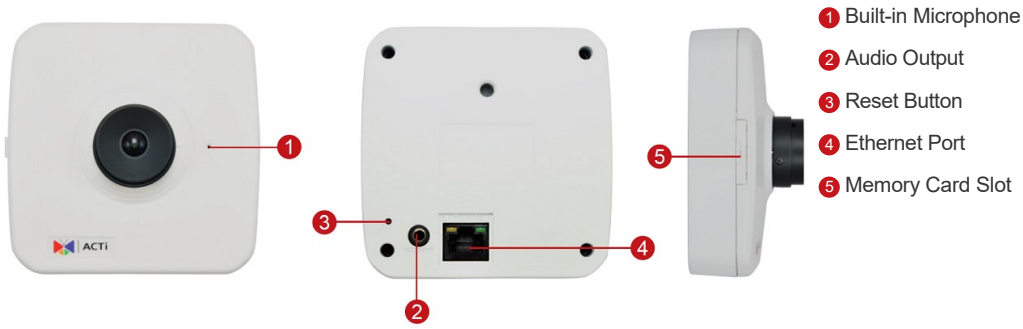

▶ Photo Indication