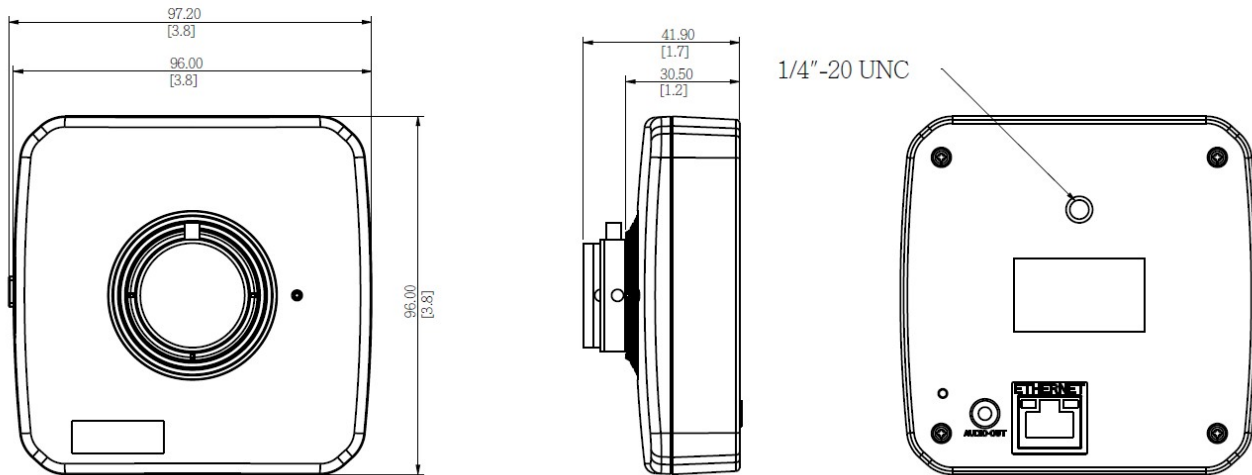

Interface

Local Storage	MicroSDHC, MicroSDXC Memory Card Slot (card not included, up to 128GB, Kingston or Sandisk only)
Operating Button	Reset Button

General

Power Source	PoE Class 2 (IEEE802.3af)
Power Consumption	6.49 W (PoE)
Weight	241g (0.53lb)
Dimensions	(W x H x D): 96mm x 96mm x 45mm (3.8" x 3.8" x 1.8")
Bundled Accessories	Bracket
Mount Type	Bracket
Starting Temperature	-10°C ~ 50°C (14°F ~ 122°F)
Operating Temperature	-10°C ~ 50°C (14°F ~ 122°F)
Approvals	CE Class B, FCC Class B, EAC, UL (for optional PoE injector)
Real-time Clock (RTC)	Yes
Warranty	3 Year(s). For extended warranty offering, see http://www.acti.com/support/warranty

► Dimension Diagram

Unit: mm [inch]

▶ Related Products

Power Supply Accessories - PoE Injector

PPOE-0002

PoE Injector IEEE 802.3af compliant, AC 100~240V, with universal connectors

Network & Storage Peripherals - Data Switch