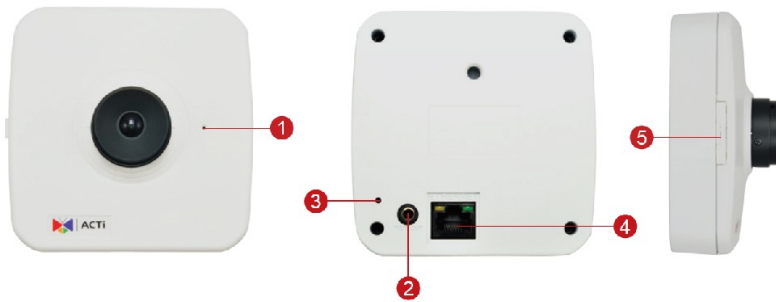

E17

3MP Cube with Extreme WDR, SLLS, Fixed Lens

- 3 Megapixel
- Fixed Lens with f2.8mm/F1.8
- Extreme WDR
- H.265 Compression
- Super wide angle
- Event trigger, response and notification

► Specifications

System

Watchdog	Support
----------	---------

Integration

Unified Solution	Fully compatible with ACTi software
GPS Position	Manual setting
Edge Recording	Support (integration with NVR by ONVIF Profile G or proprietary protocol)*
ONVIF Compliant	Yes, Profile S, Profile G, Profile T, Profile Q
Web Browser	IE 11
Auto Firmware Upgrade	Yes

Interface

Local Storage	MicroSDHC, MicroSDXC Memory Card Slot (card not included, up to 128GB, Kingston or Sandisk only)
Operating Button	Reset Button

General

Power Source	PoE Class 2 (IEEE802.3af)
Power Consumption	6.49 W (PoE)
Weight	241g (0.53lb)
Dimensions	(W x H x D): 96mm x 96mm x 45mm (3.8" x 3.8" x 1.8")
Bundled Accessories	Bracket
Mount Type	Bracket
Starting Temperature	-10°C ~ 50°C (14°F ~ 122°F)
Operating Temperature	-10°C ~ 50°C (14°F ~ 122°F)
Approvals	CE Class B, FCC Class B, EAC, UL (for optional PoE injector)
Real-time Clock (RTC)	Yes
Warranty	3 Year(s). For extended warranty offering, see http://www.acti.com/support/warranty

* Edge Recording function is integrated with NVR 3 Corporate / NVR 3 Business / INR / GNR series.

► Photo Indication

- 1 Built-in Microphone
- 2 Audio Output
- 3 Reset Button
- 4 Ethernet Port
- 5 Memory Card Slot