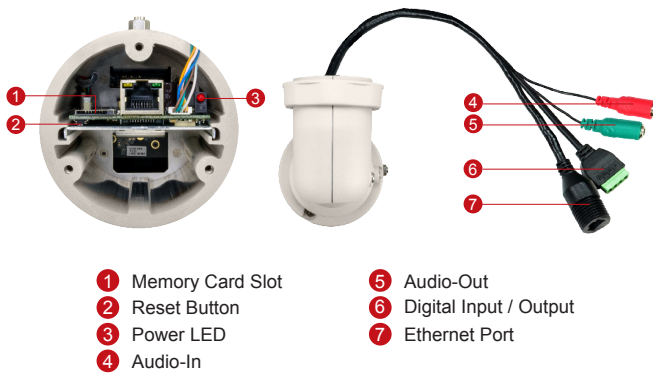

E48

10MP Bullet with D/N, Adaptive IR, Basic WDR, Vari-focal Lens

- 10 Megapixel with 4K/1080p
- Day & Night with Adaptive IR LED
- Vari-focal Lens with f3.1 - 13.3mm / F1.4 - 4.0
- Basic WDR (70 dB)
- 30 fps at 1920 x 1080
- Super Wide Angle
- Weatherproof (IP67) and Vandal Proof Metal Casing (IK10)

DIMENSION DIAGRAM

ACCESSORY OPTIONS

Unit: mm [inch]

ACCESSORY OPTIONS

Power Supply	
PPOE-0001	IEEE 802.3af PoE Injector for Class 1, 2 or 3 devices, with universal adapter

Popular Mounting Solutions	
Surface	Integrated bracket
Pole	PMAX-0504
Gang Box	PMAX-0806

* For more mounting solutions, please refer to Project Planner on www.acti.com

PRODUCT SPECIFICATION

E48

• Device

Device Type	Bullet Camera
Image Sensor	Progressive Scan CMOS
Sensor Size	1/2.3"
Effective Pixels	3856 (H) x 2764 (V) (10.66 MP)
Horizontal Resolution	1450 TVL
Day / Night	Yes
Low Light Sensitivity	Standard
Minimum Illumination	Color: 0.1 lux at F1.4 (30 IRE, 2400°K); B/W: 0 lux (IR LED on)
Color to B/W Switch	ISP based switch, configurable
Mechanical IR Cut Filter	Yes
IR Sensitivity Range	700~1100nm
IR LED	Adaptive IR LED x 10 (850 nm)
IR Working Distance	30 m (0 lux, 30 IRE, Gain 255, Auto shutter mode)
Electronic Shutter	1/5 ~ 1/2,000 sec (manual mode); 1/5 ~ 1/10,000 sec (auto mode)
S/N Ratio	52 dB