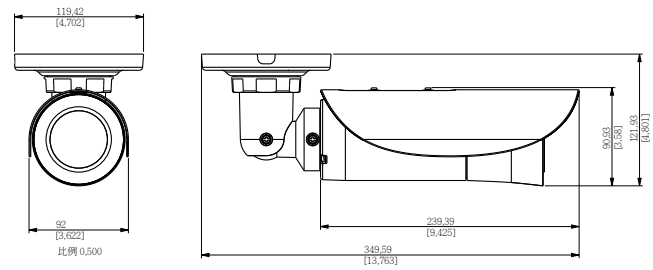

DIMENSION DIAGRAM

ACCESSORY OPTIONS

Unit: mm [inch]

ACCESSORY OPTIONS

Power Supply	
PPOE-0001	IEEE 802.3af PoE Injector for Class 1, 2 or 3 devices, with universal adapter

Popular Mounting Solutions	
Surface	Integrated bracket
Pole	PMAX-0504
Gang Box	PMAX-0806

* For more mounting solutions, please refer to Project Planner on www.acti.com

PRODUCT SPECIFICATION

E48

• Device

Device Type	Bullet Camera
Image Sensor	Progressive Scan CMOS
Sensor Size	1/2.3"
Effective Pixels	3856 (H) x 2764 (V) (10.66 MP)
Horizontal Resolution	1450 TVL
Day / Night	Yes
Low Light Sensitivity	Standard
Minimum Illumination	Color: 0.1 lux at F1.4 (30 IRE, 2400°K); B/W: 0 lux (IR LED on)
Color to B/W Switch	ISP based switch, configurable
Mechanical IR Cut Filter	Yes
IR Sensitivity Range	700~1100nm
IR LED	Adaptive IR LED x 10 (850 nm)
IR Working Distance	30 m (0 lux, 30 IRE, Gain 255, Auto shutter mode)
Electronic Shutter	1/5 ~ 1/2,000 sec (manual mode); 1/5 ~ 1/10,000 sec (auto mode)
S/N Ratio	52 dB

• Interface

Digital input	1, Cable without connector
Digital Output	1, Cable without connector
Local Storage	MicroSDHC/MicroSDXC memory card slot (card not included)

• General

Power Source / Consumption	PoE Class 3 (IEEE802.3af) / 5.76 W
Weight	1.35 kg (2.985 lb)
Dimensions (L x W x H)	349 mm x 92 mm x 122 mm (13.7" x 3.6" x 4.8")
Bundled Accessories	Integrated bracket
Environmental Casing	Weatherproof (IP67 rated); Vandal proof metal casing (IK10)
Mount Type	Wall, Ceiling, Pole, Gang box
Starting Temperature	-20 °C ~ 50 °C (-4 °F ~ 122 °F)
Operating Temperature	-40 °C ~ 50 °C (-40 °F ~ 122 °F)
Operating Humidity	10% ~ 85% RH
Approvals	CE (EN 55022 Class B, EN 55024), FCC (Part15 Subpart B Class B), IP67, NEMA 4X, IK10 (metal casing), UL (for optional PoE injector)