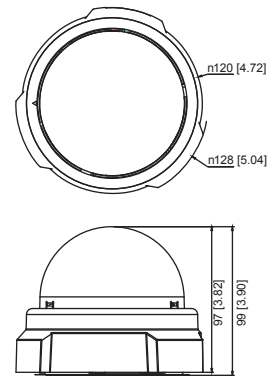

## 1MP Indoor Dome with Basic WDR, Fixed Lens

- 1 Megapixel with 720p
- Fixed Lens with f2.8mm / F2.0
- Basic WDR (74 dB)
- 30 fps at 1280 x 720

### DIMENSION DIAGRAM

Unit: mm [inch]

#### • General

Power Source / Consumption	PoE Class 2 (IEEE802.3af) / 3.79 W
Weight	292 g (0.64 lb)
Dimensions (Ø x H)	128 mm x 99 mm (5.12" x 3.90")
Mount Type	Surface, Pendant, Wall, Corner, Pole, Flush, Gang box
Starting Temperature	-10 °C ~ 50 °C (14 °F ~ 122 °F)
Operating Temperature	-10 °C ~ 50 °C (14 °F ~ 122 °F)
Operating Humidity	10% ~ 85% RH
Approvals	CE (EN 55022 Class B, EN 55024), FCC (Part15 Subpart B Class B), UL (for optional PoE injector and power adapter), UL Listed (UL 60950-1)