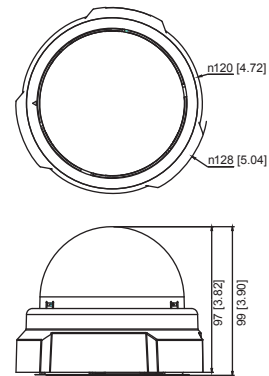

### DIMENSION DIAGRAM

Unit: mm [inch]

#### • General

Power Source / Consumption	PoE Class 2 (IEEE802.3af) / 4.26 W (IR on)
Weight	292 g (0.64 lb)
Dimensions (Ø x H)	128 mm x 99 mm (5.12" x 3.90")
Mount Type	Surface, Pendant, Wall, Corner, Pole, Flush, Gang box
Starting Temperature	-10°C ~ 50°C (14°F ~ 122°F)
Operating Temperature	-10°C ~ 50°C (14°F ~ 122°F)
Operating Humidity	10% ~ 85% RH
Approvals	CE (EN 55022 Class B, EN 55024), FCC (Part15 Subpart B Class B), UL (for optional PoE injector and power adapter), UL Listed (UL 60950-1)