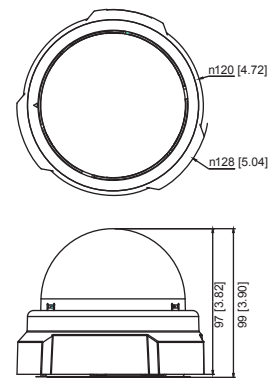

E53

3MP Indoor Dome with D/N, Adaptive IR, Basic WDR, Fixed Lens

- 3 Megapixel with 1080p
- Day & Night with Adaptive IR LED
- Fixed Lens with f3.6mm / F1.8
- Basic WDR (74 dB)
- 30 fps at 1920 x 1080

PHOTO INDICATION

DIMENSION DIAGRAM

Unit: mm [inch]

ACCESSORY OPTIONS

Power Supply		
PPOE-0001		IEEE 802.3af PoE Injector for Class 1, 2 or 3 devices, with universal adapter

Dome Cover		
PDCX-0104		3-inch, smoke, non-vandal proof

* For more mounting solutions, please refer to Project Planner on www.acti.com

PRODUCT SPECIFICATION

E53

• Device

Device Type	Fixed Indoor Dome Camera
Image Sensor	Progressive Scan CMOS
Sensor Size	1/3.2"
Effective Pixels	2592(H) X 1944(V) (5.04 MP)
Horizontal Resolution	1350 TVL
Day / Night	Yes
Low Light Sensitivity	Standard
Minimum Illumination	Color: 0.1 lux at F1.8 (30 IRE, 2400°K); B/W: 0 lux (IR LED on)
Color to B/W Switch	ISP based switch, configurable
Mechanical IR Cut Filter	Yes
IR Sensitivity Range	700~1100nm
IR LED	Adaptive IR LED x 10 (850nm)
IR Working Distance	30 m (0 lux, 30 IRE, Gain 255, Auto shutter mode)
Electronic Shutter	1/5 ~ 1/2,000 sec (manual mode); 1/5 ~ 1/10,000 sec (auto mode)
S/N Ratio	52 dB

• General

Power Source / Consumption	PoE Class 2 (IEEE802.3af) / 6.02 W (IR on)
Weight	292 g (0.64 lb)
Dimensions (Ø x H)	128 mm x 99 mm (5.12" x 3.90")
Mount Type	Surface, Pendant, Wall, Corner, Pole, Flush, Gang box
Starting Temperature	-10 °C ~ 50 °C (14 °F ~ 122 °F)
Operating Temperature	-10 °C ~ 50 °C (14 °F ~ 122 °F)
Operating Humidity	10% ~ 85% RH
Approvals	CE (EN 55022 Class B, EN 55024), FCC (Part15 Subpart B Class B), UL Listed (UL 60950-1)