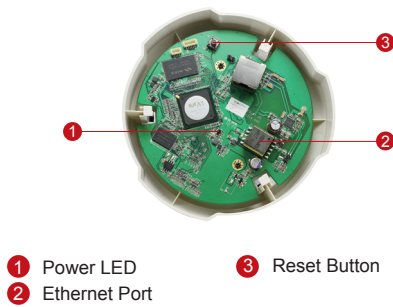

E53

3MP Indoor Dome with D/N, Adaptive IR, Basic WDR, Fixed Lens

- 3 Megapixel with 1080p
- Day & Night with Adaptive IR LED
- Fixed Lens with f3.6mm / F1.8
- Basic WDR (74 dB)
- 30 fps at 1920 x 1080

PHOTO INDICATION

DIMENSION DIAGRAM

Unit: mm [inch]

ACCESSORY OPTIONS

Power Supply		
PPOE-0001		IEEE 802.3af PoE Injector for Class 1, 2 or 3 devices, with universal adapter

Dome Cover		
PDCX-0104		3-inch, smoke, non-vandal proof

* For more mounting solutions, please refer to Project Planner on www.acti.com

PRODUCT SPECIFICATION

E53

• Device

Device Type	Fixed Indoor Dome Camera
Image Sensor	Progressive Scan CMOS
Sensor Size	1/3.2"
Effective Pixels	2592(H) X 1944(V) (5.04 MP)
Horizontal Resolution	1350 TVL
Day / Night	Yes
Low Light Sensitivity	Standard
Minimum Illumination	Color: 0.1 lux at F1.8 (30 IRE, 2400°K); B/W: 0 lux (IR LED on)
Color to B/W Switch	ISP based switch, configurable
Mechanical IR Cut Filter	Yes
IR Sensitivity Range	700~1100nm
IR LED	Adaptive IR LED x 10 (850nm)
IR Working Distance	30 m (0 lux, 30 IRE, Gain 255, Auto shutter mode)
Electronic Shutter	1/5 ~ 1/2,000 sec (manual mode); 1/5 ~ 1/10,000 sec (auto mode)
S/N Ratio	52 dB

• General

Power Source / Consumption	PoE Class 2 (IEEE802.3af) / 6.02 W (IR on)
Weight	292 g (0.64 lb)
Dimensions (Ø x H)	128 mm x 99 mm (5.12" x 3.90")
Mount Type	Surface, Pendant, Wall, Corner, Pole, Flush, Gang box
Starting Temperature	-10 °C ~ 50 °C (14 °F ~ 122 °F)
Operating Temperature	-10 °C ~ 50 °C (14 °F ~ 122 °F)
Operating Humidity	10% ~ 85% RH
Approvals	CE (EN 55022 Class B, EN 55024), FCC (Part15 Subpart B Class B), UL Listed (UL 60950-1)