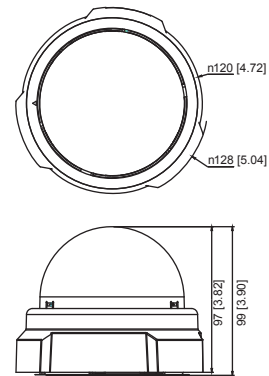

# E54

5MP Indoor Dome with D/N, Adaptive IR, Basic WDR, Fixed Lens

- 5 Megapixel with 1080p
- Day & Night with Adaptive IR LED
- Fixed Lens with f3.6mm / F1.8
- Basic WDR (74 dB)
- 30 fps at 1920 x 1080

## DIMENSION DIAGRAM

Unit: mm [inch]

#### • General

Power Source / Consumption	PoE Class 2 (IEEE802.3af) / 6.49 W (IR on)
Weight	292 g (0.64 lb)
Dimensions (Ø x H)	128 mm x 99 mm (5.12" x 3.90")
Mount Type	Surface, Pendant, Wall, Corner, Pole, Flush, Gang box
Starting Temperature	-10 °C ~ 50 °C (14 °F ~ 122 °F)
Operating Temperature	-10 °C ~ 50 °C (14 °F ~ 122 °F)
Operating Humidity	10% ~ 85% RH
Approvals	CE (EN 55022 Class B, EN 55024), FCC (Part15 Subpart B Class B), UL (for optional PoE injector), UL Listed (UL 60950-1)