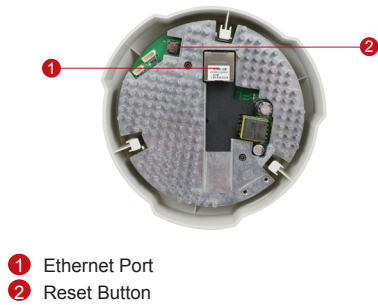

# E54

5MP Indoor Dome with D/N, Adaptive IR, Basic WDR, Fixed Lens

- 5 Megapixel with 1080p
- Day & Night with Adaptive IR LED
- Fixed Lens with f3.6mm / F1.8
- Basic WDR (74 dB)
- 30 fps at 1920 x 1080

## PHOTO INDICATION

#### • General

Power Source / Consumption	PoE Class 2 (IEEE802.3af) / 6.49 W (IR on)
Weight	292 g (0.64 lb)
Dimensions (Ø x H)	128 mm x 99 mm (5.12" x 3.90")
Mount Type	Surface, Pendant, Wall, Corner, Pole, Flush, Gang box
Starting Temperature	-10 °C ~ 50 °C (14 °F ~ 122 °F)
Operating Temperature	-10 °C ~ 50 °C (14 °F ~ 122 °F)
Operating Humidity	10% ~ 85% RH
Approvals	CE (EN 55022 Class B, EN 55024), FCC (Part15 Subpart B Class B), UL (for optional PoE injector), UL Listed (UL 60950-1)