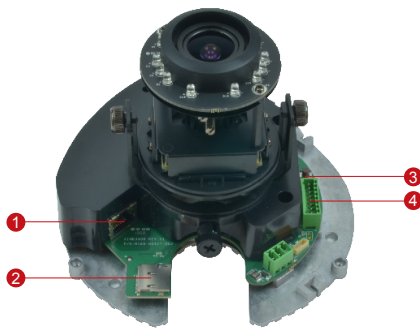

E65A

3MP Indoor Dome with D/N, Adaptive IR, Superior WDR, Vari-focal Lens

- 3 Megapixel with 1080p
- Day & Night with Adaptive IR LED
- Vari-focal Lens with f2.8-12mm / F1.4
- Superior WDR (110 dB)
- 30 fps at 1920 x 1080
- Vandal Resistant (IK09)

PHOTO INDICATION

- 1 Ethernet Port
- 2 Memory Card Slot
- 3 Reset Button
- 4 Digital Input / Output and Audio-In / Audio-out

DIMENSION DIAGRAM

Unit: mm [inch]

ACCESSORY OPTIONS

Power Supply		
PPOE-0001		IEEE 802.3af PoE Injector for Class 1, 2 or 3 devices, with universal adapter

* For more mounting solutions, please refer to Project Planner on www.acti.com

PRODUCT SPECIFICATION**E65A****• Device**

Device Type	Indoor Dome Camera
Image Sensor	Progressive Scan CMOS
Sensor Size	1/3"
Effective Pixels	2048(H) X 1536(V) (3.15 MP)
Horizontal Resolution	1250 TVL
Day / Night	Yes
Low Light Sensitivity	Standard
Minimum Illumination	Color: 0.1 lux at F1.4 (30 IRE, 2400°K); B/W: 0 lux (IR LED on)
Color to B/W Switch	ISP based switch, configurable
Mechanical IR Cut Filter	Yes
IR Sensitivity Range	700~1100nm
IR LED	Adaptive IR LED x 15 (850nm)
IR Working Distance	30 m (0 lux, 30 IRE, Gain 255, Auto shutter mode)
Electronic Shutter	1/5 ~ 1/2,000 sec (manual mode); 1/5 ~ 1/10,000 sec (auto mode)
S/N Ratio	52 dB

• Interface

Digital Input	1, Terminal block
Digital Output	1, Terminal block
Local Storage	MicroSDHC/MicroSDXC memory card slot (card not included)

• General

Power Source / Consumption	PoE Class 2 (IEEE802.3af) / 6.49 W (IR on)
Weight	538g (1.186 lb)
Dimensions (Ø x H)	146 mm x 114 mm (5.75" x 4.5")
Environmental Casing	Vandal resistant (IK09 rated); Transparent dome cover
Mount Type	Surface, Pendant, Wall, Corner, Pole, Flush, Gang Box
Starting Temperature	-10°C ~ 50°C (14°F ~ 122°F)
Operating Temperature	-10°C ~ 50°C (14°F ~ 122°F)
Operating Humidity	10% ~ 85% RH
Approvals	CE (EN 55022 Class B, EN 55024), FCC (Part15 Subpart B Class B), IK09, UL (for optional PoE injector)