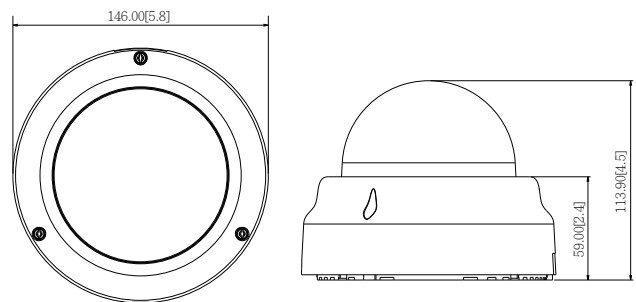

PHOTO INDICATION

- 1 Ethernet Port
- 2 Memory Card Slot
- 3 Reset Button
- 4 Digital Input / Output and Audio-In / Audio-out

DIMENSION DIAGRAM

Unit: mm [inch]

ACCESSORY OPTIONS

Power Supply		
PPOE-0001		IEEE 802.3af PoE Injector for Class 1, 2 or 3 devices, with universal adapter

* For more mounting solutions, please refer to Project Planner on www.acti.com

PRODUCT SPECIFICATION**E65A****• Device**

Device Type	Indoor Dome Camera
Image Sensor	Progressive Scan CMOS
Sensor Size	1/3"
Effective Pixels	2048(H) X 1536(V) (3.15 MP)
Horizontal Resolution	1250 TVL
Day / Night	Yes
Low Light Sensitivity	Standard
Minimum Illumination	Color: 0.1 lux at F1.4 (30 IRE, 2400°K); B/W: 0 lux (IR LED on)
Color to B/W Switch	ISP based switch, configurable
Mechanical IR Cut Filter	Yes
IR Sensitivity Range	700~1100nm
IR LED	Adaptive IR LED x 15 (850nm)
IR Working Distance	30 m (0 lux, 30 IRE, Gain 255, Auto shutter mode)
Electronic Shutter	1/5 ~ 1/2,000 sec (manual mode); 1/5 ~ 1/10,000 sec (auto mode)
S/N Ratio	52 dB

• Interface

Digital Input	1, Terminal block
Digital Output	1, Terminal block
Local Storage	MicroSDHC/MicroSDXC memory card slot (card not included)

• General

Power Source / Consumption	PoE Class 2 (IEEE802.3af) / 6.49 W (IR on)
Weight	538g (1.186 lb)
Dimensions (Ø x H)	146 mm x 114 mm (5.75" x 4.5")
Environmental Casing	Vandal resistant (IK09 rated); Transparent dome cover
Mount Type	Surface, Pendant, Wall, Corner, Pole, Flush, Gang Box
Starting Temperature	-10°C ~ 50°C (14°F ~ 122°F)
Operating Temperature	-10°C ~ 50°C (14°F ~ 122°F)
Operating Humidity	10% ~ 85% RH
Approvals	CE (EN 55022 Class B, EN 55024), FCC (Part15 Subpart B Class B), IK09, UL (for optional PoE injector)