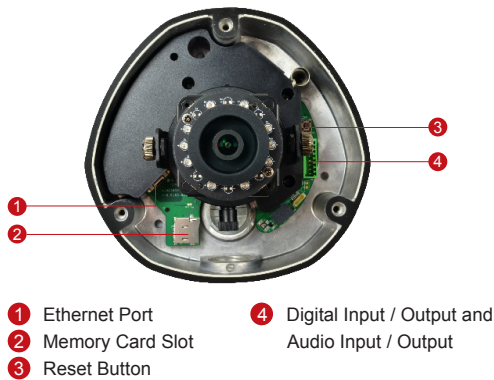

E82A

3MP Outdoor Dome with D/N, Adaptive IR, Basic WDR, Vari-focal Lens

- 3 Megapixel with 1080p
- Day and night with Adaptive IR LED
- Vari-focal Lens with f2.8~12mm / F1.4
- Basic WDR (74 dB)
- 30 fps at 1920 x 1080
- Weatherproof (IP67) and Vandal Proof (IK10)

PHOTO INDICATION

DIMENSION DIAGRAM

Unit: mm [inch]

ACCESSORY OPTIONS

Power Supply		
PPOE-0001		IEEE 802.3af PoE Injector for Class 1, 2 or 3 devices, with universal adapter

Dome Cover		
PDCX-1101		4-inch, smoke, non-vandal proof

PRODUCT SPECIFICATION**E82A****• Device**

Device Type	Outdoor Dome Camera
Image Sensor	Progressive Scan CMOS
Sensor Size	1/3.2"
Effective Pixels	2592(H) X 1944(V) (5.04 MP)
Horizontal Resolution	1350 TVL
Day / Night	Yes
Superior Low Light Sensitivity	No
Minimum Illumination	Color: 0.1 lux at F1.4 (30 IRE, 2400°K); B/W: 0 lux (IR LED on)
Color to B/W Switch	ISP based switch, configurable
Mechanical IR Cut Filter	Yes
IR Sensitivity Range	700~1100nm
IR LED	Adaptive IR LED x 15 (850nm)
IR Working Distance	30 m (0 lux, 30 IRE, Gain 255, Auto shutter mode)
Electronic Shutter	1/5 ~ 1/2,000 sec (manual mode); 1/5 ~ 1/10,000 sec (auto mode)
S/N Ratio	52 dB

• Interface

Digital Input	1, Terminal block
Digital Output	1, Terminal block
Local Storage	MicroSDHC/MicroSDXC memory card slot (card not included)

• General

Power Source / Consumption	PoE Class 2 (IEEE802.3af) / 6.49 W (IR on)
Weight	1032 g (2.275 lb)
Dimensions (Ø x H)	150mm x 117mm (5.9" x 4.6")
Environmental Casing	Weatherproof (IP67 rated); Vandal proof (IK10 rated); Transparent dome cover
Mount Type	Surface, Pendant, Wall, Corner, Pole, Flush, Gang box
Starting Temperature	-20°C ~ 50°C (-4°F ~ 122°F)
Operating Temperature	-40°C ~ 50°C (-40°F ~ 122°F)
Operating Humidity	10% ~ 85% RH
Approvals	CE (EN 55022 Class B, EN 55024), FCC (Part15 Subpart B Class B), IK10, IP67, NEMA 4X, UL (for optional PoE injector)