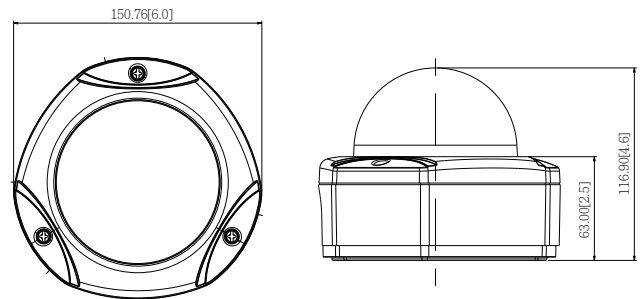

PHOTO INDICATION

DIMENSION DIAGRAM

Unit: mm [inch]

ACCESSORY OPTIONS

Power Supply		
PPOE-0001		IEEE 802.3af PoE Injector for Class 1, 2 or 3 devices, with universal adapter

Dome Cover		
PDCX-1101		4-inch, smoke, non-vandal proof

PRODUCT SPECIFICATION**E82A****• Device**

Device Type	Outdoor Dome Camera
Image Sensor	Progressive Scan CMOS
Sensor Size	1/3.2"
Effective Pixels	2592(H) X 1944(V) (5.04 MP)
Horizontal Resolution	1350 TVL
Day / Night	Yes
Superior Low Light Sensitivity	No
Minimum Illumination	Color: 0.1 lux at F1.4 (30 IRE, 2400°K); B/W: 0 lux (IR LED on)
Color to B/W Switch	ISP based switch, configurable
Mechanical IR Cut Filter	Yes
IR Sensitivity Range	700~1100nm
IR LED	Adaptive IR LED x 15 (850nm)
IR Working Distance	30 m (0 lux, 30 IRE, Gain 255, Auto shutter mode)
Electronic Shutter	1/5 ~ 1/2,000 sec (manual mode); 1/5 ~ 1/10,000 sec (auto mode)
S/N Ratio	52 dB

• Interface

Digital Input	1, Terminal block
Digital Output	1, Terminal block
Local Storage	MicroSDHC/MicroSDXC memory card slot (card not included)

• General

Power Source / Consumption	PoE Class 2 (IEEE802.3af) / 6.49 W (IR on)
Weight	1032 g (2.275 lb)
Dimensions (Ø x H)	150mm x 117mm (5.9" x 4.6")
Environmental Casing	Weatherproof (IP67 rated); Vandal proof (IK10 rated); Transparent dome cover
Mount Type	Surface, Pendant, Wall, Corner, Pole, Flush, Gang box
Starting Temperature	-20°C ~ 50°C (-4°F ~ 122°F)
Operating Temperature	-40°C ~ 50°C (-40°F ~ 122°F)
Operating Humidity	10% ~ 85% RH
Approvals	CE (EN 55022 Class B, EN 55024), FCC (Part15 Subpart B Class B), IK10, IP67, NEMA 4X, UL (for optional PoE injector)