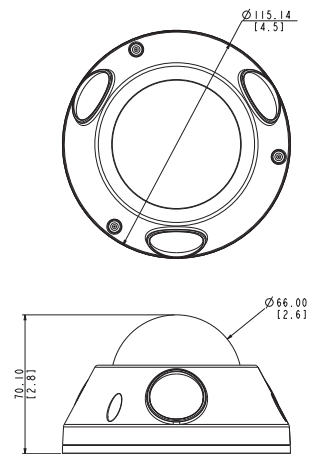

# E924M

5MP Outdoor Mini Dome with D/N, Adaptive IR, Basic WDR, M12 Connector, Fixed Lens

- 5 Megapixel with 1080p
- Day & Night with Adaptive IR LED
- Fixed Lens with f2.93mm / F2.0
- Basic WDR (74 dB)
- 30 fps at 1920 x 1080
- Wide Angle
- Weatherproof (IP68), Vandal Proof (IK10) and Vibration Proof (EN50155, M12 Connector)

## PHOTO INDICATION

- 1 Memory Card Slot
- 2 Power LED
- 3 Reset Button
- 4 Audio Input
- 5 Ethernet Port

## DIMENSION DIAGRAM

Unit: mm [inch]

**• Interface**

Local Storage	MicroSDHC/MicroSDXC memory card slot (card not included)
---------------	--

**• General**

Power Source / Consumption	PoE Class 2 (IEEE802.3af) / 5.04 W
Weight	474 g (1.04 lb)
Dimensions (Ø x H)	115 mm x 70 mm (4.5" x 2.8")
Environmental Casing	Weatherproof (IP68 rated); Vandal proof (IK10 rated); Vibration Proof (EN50155); Transparent dome cover
Mount Type	Surface, Gang box
Starting Temperature	-30°C ~ 55°C (-22°F ~ 131°F)
Operating Temperature	-30°C ~ 55°C (-22°F ~ 131°F)
Operating Humidity	10% ~ 85% RH
Approvals	CE (EN 55022 Class B, EN 55024), FCC (Part15 Subpart B Class B), IK10, IP68, NEMA 4X, EN50155, UL (for optional PoE injector)