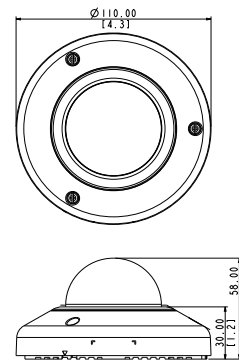

## 2MP Indoor Mini Dome with Basic WDR, SLLS, Fixed Lens

- 2 Megapixel with 1080p
- Superior Low Light Sensitivity
- Fixed Lens with f3.6mm / F1.85
- Basic WDR (75 dB)
- 30 fps at 1920 x 1080
- Wide Angle
- Vandal Resistant (IK08)

### PHOTO INDICATION

- 1 Ethernet Port
- 2 Reset Button
- 3 Power LED
- 4 Memory Card Slot

### DIMENSION DIAGRAM

Unit: mm [inch]

**• Interface**

Local Storage	MicroSDHC/MicroSDXC memory card slot (card not included)
---------------	--

**• General**

Power Source / Consumption	PoE Class 1 (IEEE802.3af) / 3.56 W
Weight	217 g (0.48 lb)
Dimensions (Ø x H)	110 mm x 58 mm (4.3" x 2.3")
Environmental Casing	Vandal resistant (IK08); Transparent dome cover
Mount Type	Surface, Wall, Pendant, Gang box
Starting Temperature	-10°C ~ 50°C (14°F ~ 122°F)
Operating Temperature	-10°C ~ 50°C (14°F ~ 122°F)
Operating Humidity	10% ~ 85% RH
Approvals	CE (EN 55022 Class B, EN 55024), FCC (Part15 Subpart B Class B), IK08, UL (for optional PoE injector)