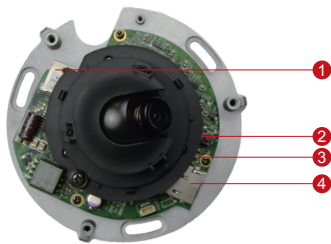

## 2MP Indoor Mini Dome with Basic WDR, SLLS, Fixed Lens

- 2 Megapixel with 1080p
- Superior Low Light Sensitivity
- Fixed Lens with f3.6mm / F1.85
- Basic WDR (75 dB)
- 30 fps at 1920 x 1080
- Wide Angle
- Vandal Resistant (IK08)

### PHOTO INDICATION

- 1 Ethernet Port
- 2 Reset Button
- 3 Power LED
- 4 Memory Card Slot

**PRODUCT SPECIFICATION****E95****• Device**

Device Type	Indoor Mini Dome Camera
Image Sensor	Progressive Scan CMOS
Sensor Size	1/2.8"
Effective Pixels	1984 (H) x 1225 (V) (2.43 MP)
Day / Night	No
Low Light Sensitivity	Superior
Minimum Illumination	Color: 0.1 lux at F2.0 (30 IRE, 2400°K)
Mechanical IR Cut Filter	No
IR Sensitivity Range	No
IR LED	No
Electronic Shutter	1/5 ~ 1/2,000 sec (manual mode); 1/5 ~ 1/10,000 sec (auto mode)
TV Lines	1100
S/N Ratio	52 dB

**• Interface**

Local Storage	MicroSDHC/MicroSDXC memory card slot (card not included)
---------------	--

**• General**

Power Source / Consumption	PoE Class 1 (IEEE802.3af) / 3.56 W
Weight	217 g (0.48 lb)
Dimensions (Ø x H)	110 mm x 58 mm (4.3" x 2.3")
Environmental Casing	Vandal resistant (IK08); Transparent dome cover
Mount Type	Surface, Wall, Pendant, Gang box
Starting Temperature	-10°C ~ 50°C (14°F ~ 122°F)
Operating Temperature	-10°C ~ 50°C (14°F ~ 122°F)
Operating Humidity	10% ~ 85% RH
Approvals	CE (EN 55022 Class B, EN 55024), FCC (Part15 Subpart B Class B), IK08, UL (for optional PoE injector)