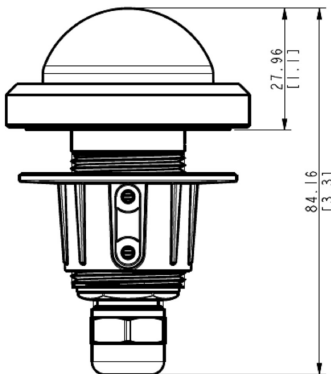

Serial Port	1 x RS-232
Local Storage	MicroSDHC, MicroSDXC memory card slot (card not included)
Digital Input/Output	1/1

General

Power Source	DC 12V, PoE Class 2 (IEEE802.3af)
Power Consumption	4.32 W (PoE)
Dimensions	Main Unit (W x H x D): 75mm x 100.33mm x 30mm (3.0" x 4.0" x 1.2") Lens Unit (Ø x H): 56mm x 84.16mm (2.2" x 3.3")
Environmental Casing	Weatherproof (IP66), Vandal resistant (IK09), Vibration proof (EN50155)
Bundled Accessories	Flush mount
Mount Type	Flush
Starting Temperature	-20°C ~ 50°C (-4°F ~ 122°F)
Operating Temperature	-30°C ~ 60°C (-22°F ~ 140°F)
Approvals	Camera: CE, FCC, IP66, NEMA 4X, IK09, EN50155, UL (for optional PoE injector and power adapter)
Warranty	3 Year(s)

► Photo Indication

- 1 LED Indicators
- 2 Serial Port
- 3 Memory Card Slot
- 4 Digital Input/Output
- 5 Camera Input
- 6 Audio-In/Audio-Out
- 7 Ethernet Port
- 8 DC 12V Power Input
- 9 Reset Button

► Dimension Diagram