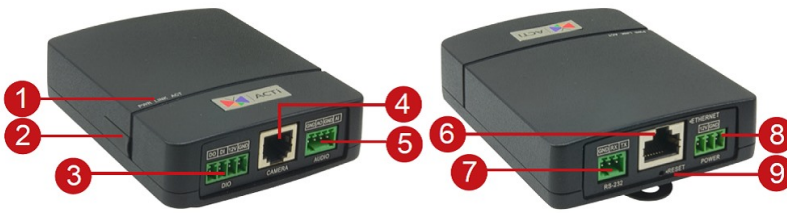

Event

Event Trigger	Video motion detection (3 regions), External device through digital input, Sound detection,
Event Response	Notify control center, Change camera settings, Command other devices, E-mail notification with snapshots, Play the audio file, Push notification to mobile device, Save video to local storage, Upload video or snapshot to FTP server, Upload video to NVR server, Activate external device through digital output

Integration

Unified Solution	Fully compatible with ACTi software
GPS Position	Manual setting

ONVIF Compliant	Yes, Profile S, Profile G
GB28181 Compliant	Yes
Web Browser	IE 11
Auto Firmware Upgrade	Yes

Interface

Serial Port	1 x RS-232
Local Storage	MicroSDHC, MicroSDXC memory card slot (card not included)
Digital Input/Output	1/1

General

Power Source	DC 12V, PoE Class 2 (IEEE802.3af)
Power Consumption	4.32 W (PoE)
Dimensions	Main Unit (W x H x D): 75mm x 100.33mm x 30mm (3.0" x 4.0" x 1.2") Lens Unit (Ø x H): 56mm x 84.16mm (2.2" x 3.3")
Environmental Casing	Weatherproof (IP66), Vandal resistant (IK09), Vibration proof (EN50155)
Bundled Accessories	Flush mount
Mount Type	Flush
Starting Temperature	-20°C ~ 50°C (-4°F ~ 122°F)
Operating Temperature	-30°C ~ 60°C (-22°F ~ 140°F)
Approvals	Camera: CE, FCC, IP66, NEMA 4X, IK09, EN50155, UL (for optional PoE injector and power adapter)
Warranty	3 Year(s)

► Photo Indication

- 1 LED Indicators
- 2 Serial Port
- 3 Memory Card Slot
- 4 Digital Input/Output
- 5 Camera Input
- 6 Audio-In/Audio-Out
- 7 Ethernet Port
- 8 DC 12V Power Input
- 9 Reset Button

► Dimension Diagram