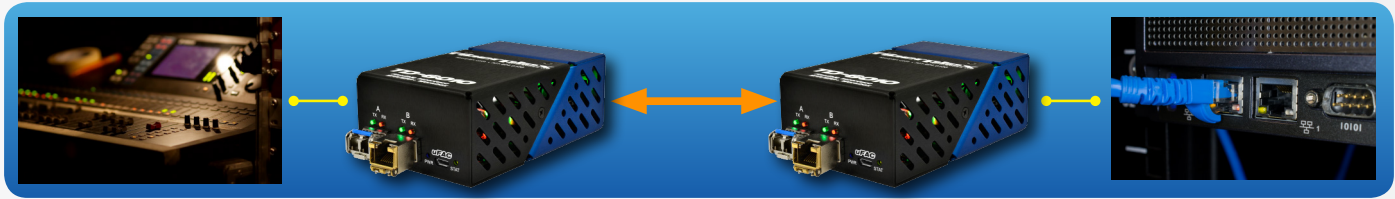

DANTE/AVB CONVERSION

Networked Audio Fiber Link Kits

TKIT-DANTE-M TD-6010 (Pair) Preconfigured DANTE™ to Multimode Optical Conversion, 1310nm, 2km, Includes AC Power Adapters

TKIT-DANTE-S TD-6010 (Pair) Preconfigured DANTE™ to Singlemode Optical Conversion, 1310nm, 20km, Includes AC Power Adapters

ETHERNET CONVERSION

10/100/1000 BASE-T Fiber Link Kits

TKIT-ETH-M TD-6010 (Pair) Preconfigured 10/100/1000 Base-T Ethernet to Multimode Optical Conversion, 1310nm, 2km, Includes AC Power Adapters

TKIT-ETH-S TD-6010 (Pair) Preconfigured 10/100/1000 Base-T Ethernet to Singlemode Optical Conversion, 1310nm, 20km, Includes AC Power Adapters

MODE CONVERSION

Multimode to Singlemode Conversion Kits

TKIT-MODE-155 TD-6010 (1ea) Optical Mode Conversion, Multimode 1310nm to Singlemode 1310nm, 155 Mbps, Includes AC Power Adapter

TKIT-MODE-1G TD-6010 (1ea) Optical Mode Conversion, Multimode 1310nm to Singlemode 1310nm, 1.25Gbps, Includes AC Power Adapter

TKIT-MODE-3G TD-6010 (1ea) Optical Mode Conversion, Multimode 850nm to Singlemode 1310nm, 50Mbps - 3Gbps, 1310nm, Includes AC Power Adapter