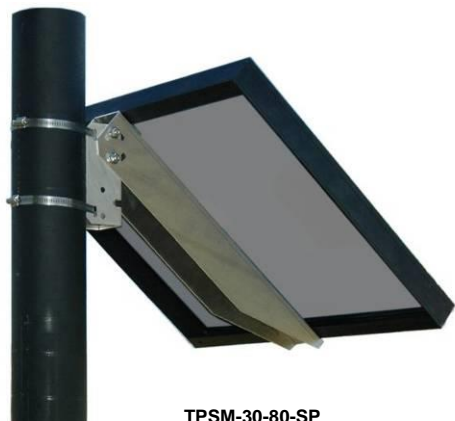

Solar Panel Mounts

Features

- Simple, Low Cost Design
- Flexible Side of Pole Mounting (to 4.5” dia. Pole)
- Heavy Duty Aluminum and Stainless Steel components for long life
- Easy to Install – Reduced Installation Time
- Quick tilt adjustment
- Certified for up to 110MPH Winds

Applications

- 5W to 280W Solar Panels
- Remote Power Systems

Description

The TPSM series of solar panel mounts are designed to be used with Tycon Power Systems solar panels but are flexible in their design and can be used with other manufacturer’s solar panels. The low cost simple designs reduces installation costs, saving the installer precious install time. The construction is heavy duty aluminum with all stainless steel hardware for very long service life in the harshest conditions.

Specifications

	TPSM-5-10-SP	TPSM-30-80-SP	TPSM-70x4-UNI	TPSM-80x4-UNI
Solar Panel Width	Up to 14”	16” to 26”	Up to 54”	
Typical Solar Panel Size	5W to 10W	30W to 80W	120W to 320W	
Solar Panel Mount Type	Edge Clip	Edge Clip	Bolt Holes – 27.5” to 31.1” Center to Center	Edge Clip
Pole Diameter	1” to 2”	1.6” to 4.5”	2” to 4.5”	2” to 4.5”
Pole Attach	U-Bolt	Stainless Steel Hose Clamp (5/16” driver)		
Wind Speed Rating	90MPH	110MPH	90MPH	
Shipping Weight	0.26kg (0.6lb)	1.6kg (3.5lb)	10.6kg (23.3lb)	
Shipping Dimensions	108 x 89 x 32mm (4.25 x 3.5 x 1.25”)	686 x 102 x 102mm (27” x 4” x 4”)	1372 x 152 x 127mm (54” x 6” x 5”)	
Tilt Adjustment	Fixed 45°	0° to 90°	15° to 65°	
Warranty	2 Years			

TPSM-30-80-SP

TPSM-70x4-UNI
TPSM-80x4-UNI

System Ordering:

- TPSM-5-10-SP** Side of pole mount for one 5W to 10W solar panel
 - TPSM-30-80-SP** Side of pole mount for one 30W to 80W solar panel
 - TPSM-70x4-UNI** Side of pole mount for one to two 120W-130W solar panels or two to four 70W Solar Panels
 - TPSM-80x4-UNI** Side of pole mount for one to two 120W-130W panels or two to four 80W Solar Panels.
- Universal solar panel edge clips.