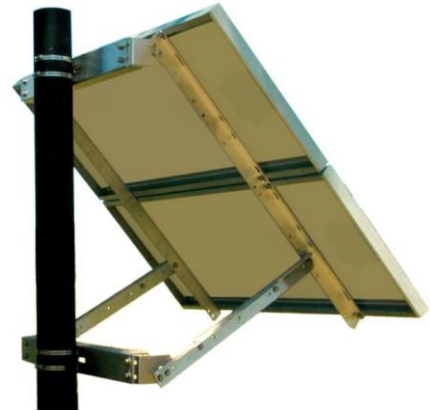

Solar Panel Mounts

Features

- Simple, Low Cost Design
- Flexible Side of Pole Mounting (to 4.5” dia. Pole)
- Heavy Duty Aluminum and Stainless Steel components for long life
- Easy to Install – Reduced Installation Time
- Quick tilt adjustment
- Certified for up to 110MPH Winds

Applications

- 5W to 280W Solar Panels
- Remote Power Systems

Description

The TPSM series of solar panel mounts are designed to be used with Tycon Power Systems solar panels but are flexible in their design and can be used with other manufacturer’s solar panels. The low cost simple designs reduces installation costs, saving the installer precious install time. The construction is heavy duty aluminum with all stainless steel hardware for very long service life in the harshest conditions.

Specifications

	TPSM-5-10-SP	TPSM-30-80-SP	TPSM-70x4-UNI	TPSM-80x4-UNI
Solar Panel Width	Up to 14”	16” to 26”	Up to 54”	
Typical Solar Panel Size	5W to 10W	30W to 80W	120W to 320W	
Solar Panel Mount Type	Edge Clip	Edge Clip	Bolt Holes – 27.5” to 31.1” Center to Center	Edge Clip
Pole Diameter	1” to 2”	1.6” to 4.5”	2” to 4.5”	2” to 4.5”
Pole Attach	U-Bolt	Stainless Steel Hose Clamp (5/16” driver)		
Wind Speed Rating	90MPH	110MPH	90MPH	
Shipping Weight	0.26kg (0.6lb)	1.6kg (3.5lb)	10.6kg (23.3lb)	
Shipping Dimensions	108 x 89 x 32mm (4.25 x 3.5 x 1.25”)	686 x 102 x 102mm (27” x 4” x 4”)	1372 x 152 x 127mm (54” x 6” x 5”)	
Tilt Adjustment	Fixed 45°	0° to 90°	15° to 65°	
Warranty	2 Years			

TPSM-30-80-SP

TPSM-70x4-UNI
TPSM-80x4-UNI

System Ordering:

- TPSM-5-10-SP** Side of pole mount for one 5W to 10W solar panel
 - TPSM-30-80-SP** Side of pole mount for one 30W to 80W solar panel
 - TPSM-70x4-UNI** Side of pole mount for one to two 120W-130W solar panels or two to four 70W Solar Panels
 - TPSM-80x4-UNI** Side of pole mount for one to two 120W-130W panels or two to four 80W Solar Panels.
- Universal solar panel edge clips.