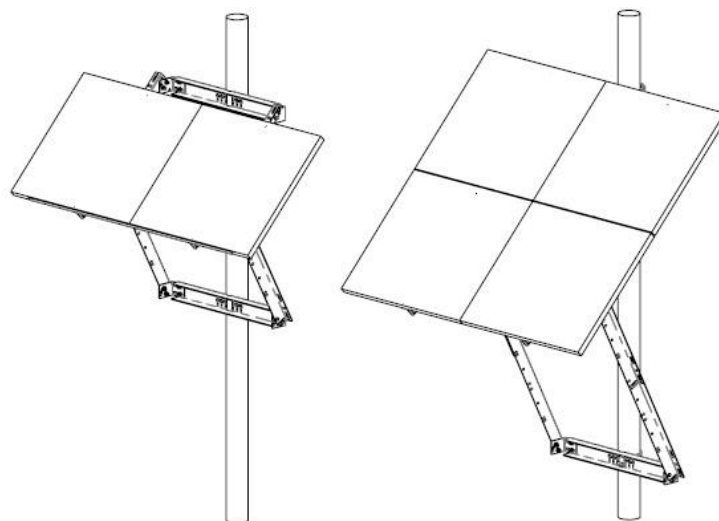

Solar Panel Mounts

Features

- Simple, Low Cost Design
- Flexible Side of Pole Mounting (to 4.5” dia. Pole)
- Heavy Duty Aluminum and Stainless Steel components for long life
- Easy to Install – Reduced Installation Time
- Quick tilt adjustment
- Certified for up to 110MPH Winds

Applications

- 5W to 280W Solar Panels
- Remote Power Systems

Description

The TPSM series of solar panel mounts are designed to be used with Tycon Power Systems solar panels but are flexible in their design and can be used with other manufacturer’s solar panels. The low cost simple designs reduces installation costs, saving the installer precious install time. The construction is heavy duty aluminum with all stainless steel hardware for very long service life in the harshest conditions.

Specifications

	TPSM-5-10-SP	TPSM-30-80-SP	TPSM-70x4-UNI	TPSM-80x4-UNI
Solar Panel Width	Up to 14”	16” to 26”	Up to 54”	
Typical Solar Panel Size	5W to 10W	30W to 80W	120W to 320W	
Solar Panel Mount Type	Edge Clip	Edge Clip	Bolt Holes – 27.5” to 31.1” Center to Center	Edge Clip
Pole Diameter	1” to 2”	1.6” to 4.5”	2” to 4.5”	2” to 4.5”
Pole Attach	U-Bolt	Stainless Steel Hose Clamp (5/16” driver)		
Wind Speed Rating	90MPH	110MPH	90MPH	
Shipping Weight	0.26kg (0.6lb)	1.6kg (3.5lb)	10.6kg (23.3lb)	
Shipping Dimensions	108 x 89 x 32mm (4.25 x 3.5 x 1.25”)	686 x 102 x 102mm (27” x 4” x 4”)	1372 x 152 x 127mm (54” x 6” x 5”)	
Tilt Adjustment	Fixed 45°	0° to 90°	15° to 65°	
Warranty	2 Years			

TPSM-30-80-SP

TPSM-70x4-UNI
TPSM-80x4-UNI

System Ordering:

- TPSM-5-10-SP** Side of pole mount for one 5W to 10W solar panel
 - TPSM-30-80-SP** Side of pole mount for one 30W to 80W solar panel
 - TPSM-70x4-UNI** Side of pole mount for one to two 120W-130W solar panels or two to four 70W Solar Panels
 - TPSM-80x4-UNI** Side of pole mount for one to two 120W-130W panels or two to four 80W Solar Panels.
- Universal solar panel edge clips.