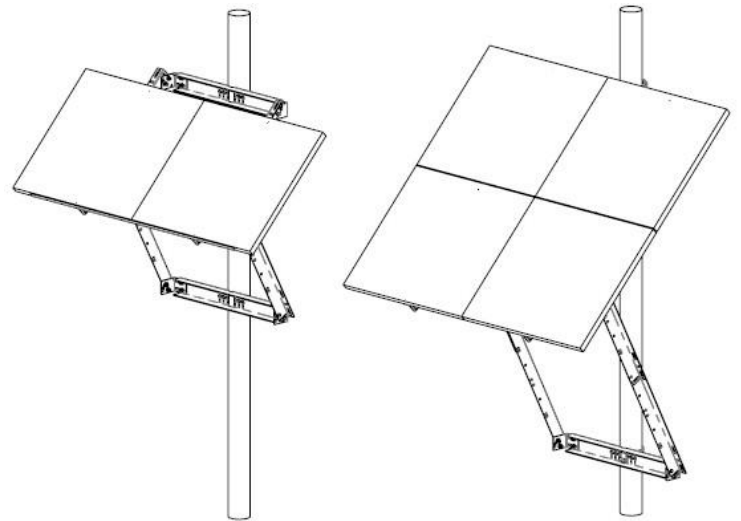

#### Features

- Simple, Low Cost Design
- Flexible Side of Pole Mounting ( to 4.5" dia. Pole)
- Heavy Duty Aluminum and Stainless Steel components for long life
- Easy to Install – Reduced Installation Time
- Quick tilt adjustment (15° to 65°)
- Certified for up to 110MPH Winds

#### Specifications

	TPSM-5-10-SP	TPSM-10-40-SP	TPSM-60-SP	TPSM-70x4-UNI
<b>MAX Solar Panel Width</b>	14"	21.5"	26"	54"
<b>Solar Panel Mount Type</b>	Edge Clip	Edge Clip	Edge Clip	Bolt Holes – 27.5" to 31.1" Center to Center
<b>Pole Diameter</b>	1" to 2"	2" to 4.5"	2" to 4.5"	2" to 4.5"
<b>Pole Attach</b>	U-Bolt	Hose Clamp		
<b>Wind Speed Rating</b>	90MPH	110MPH	110MPH	90MPH
<b>Shipping Weight</b>	0.26kg (0.6lb)	1.6kg (3.5lb)	1.9kg (4.2lb)	10.6kg (23.3lb)
<b>Shipping Dimensions</b>	108 x 89 x 32mm (4.25 x 3.5 x 1.25")	635 x 102 x 102mm (25" x 4" x 4")	711 x 102 x 102mm (28" x 4" x 4")	1372 x 152 x 127mm (54" x 6" x 5")
<b>Tilt Adjustment</b>	Fixed 45°	15° to 65°		
<b>Warranty</b>	2 Years			

**TPSM-10-40-SP**  
**TPSM-60-SP**

**TPSM-70x4-UNI**

**System Ordering:**

- TPSM-5-10-SP** Side of pole mount for one 5W to 10W solar panel
- TPSM-10-40-SP** Side of pole mount for one 10W to 40W solar panel
- TPSM-60-SP** Side of pole mount for one 60W to 90W solar panel
- TPSM-70x4-UNI** Side of pole mount for one to two 120W-130W solar panels or two to four 70W Solar Panels