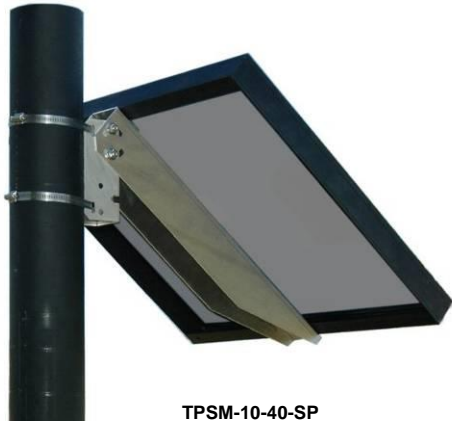

#### Features

- Simple, Low Cost Design
- Flexible Side of Pole Mounting ( to 4.5" dia. Pole)
- Heavy Duty Aluminum and Stainless Steel components for long life
- Easy to Install – Reduced Installation Time
- Quick tilt adjustment (15° to 65°)
- Certified for up to 110MPH Winds

#### Applications

- 5W to 280W Solar Panels
- Remote Power Systems

#### Description

The TPSM series of solar panel mounts are designed to be used with Tycon Power Systems solar panels but are flexible in their design and can be used with other manufacturer's solar panels. The low cost simple designs reduces installation costs, saving the installer precious install time. The construction is heavy duty aluminum with all stainless steel hardware for very long service life in the harshest conditions.

#### Specifications

	TPSM-5-10-SP	TPSM-10-40-SP	TPSM-60-SP	TPSM-70x4-UNI
<b>MAX Solar Panel Width</b>	14"	21.5"	26"	54"
<b>Solar Panel Mount Type</b>	Edge Clip	Edge Clip	Edge Clip	Bolt Holes – 27.5" to 31.1" Center to Center
<b>Pole Diameter</b>	1" to 2"	2" to 4.5"	2" to 4.5"	2" to 4.5"
<b>Pole Attach</b>	U-Bolt	Hose Clamp		
<b>Wind Speed Rating</b>	90MPH	110MPH	110MPH	90MPH
<b>Shipping Weight</b>	0.26kg (0.6lb)	1.6kg (3.5lb)	1.9kg (4.2lb)	10.6kg (23.3lb)
<b>Shipping Dimensions</b>	108 x 89 x 32mm (4.25 x 3.5 x 1.25")	635 x 102 x 102mm (25" x 4" x 4")	711 x 102 x 102mm (28" x 4" x 4")	1372 x 152 x 127mm (54" x 6" x 5")
<b>Tilt Adjustment</b>	Fixed 45°	15° to 65°		
<b>Warranty</b>	2 Years			