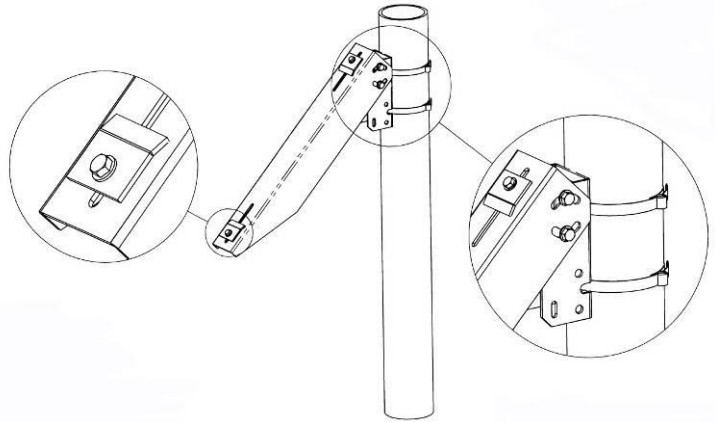

TPSM-70x4-UNI