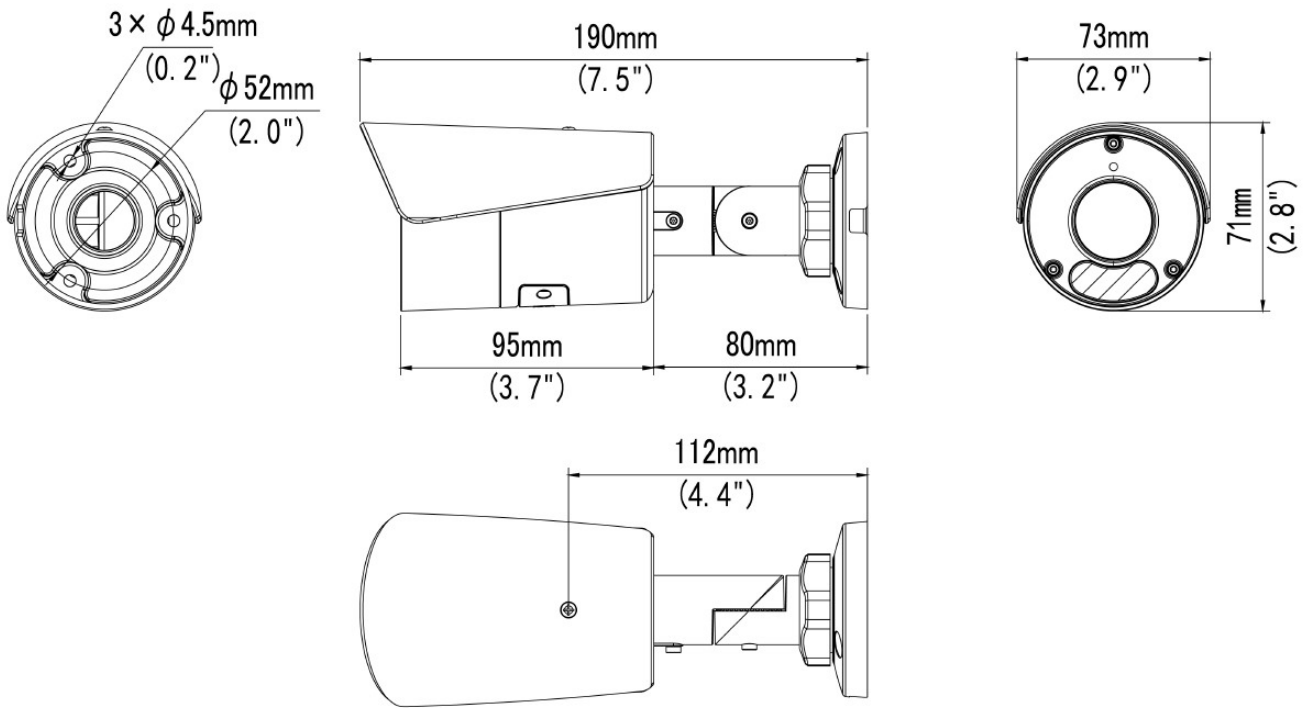

## General

Power Source	DC 12V, PoE (IEEE802.3af)
Power Consumption	6 W (PoE)
Weight	430g (0.95lb)

Dimensions	(L x W x H): 190mm x 73mm x 71mm (7.5" x 2.9" x 2.8")
Environmental Casing	Weatherproof (IP68)
Mount Type	Pole Mount
Operating Temperature	-30°C ~ 60°C (-22°F ~ 140°F)
Approvals	CE, FCC Class B, IP68
Color	White
Warranty	2 Year(s). For extended warranty offering, see <a href="http://www.acti.com/support/warranty">http://www.acti.com/support/warranty</a>

### ▶ Dimension Diagram

Unit: mm [inch]